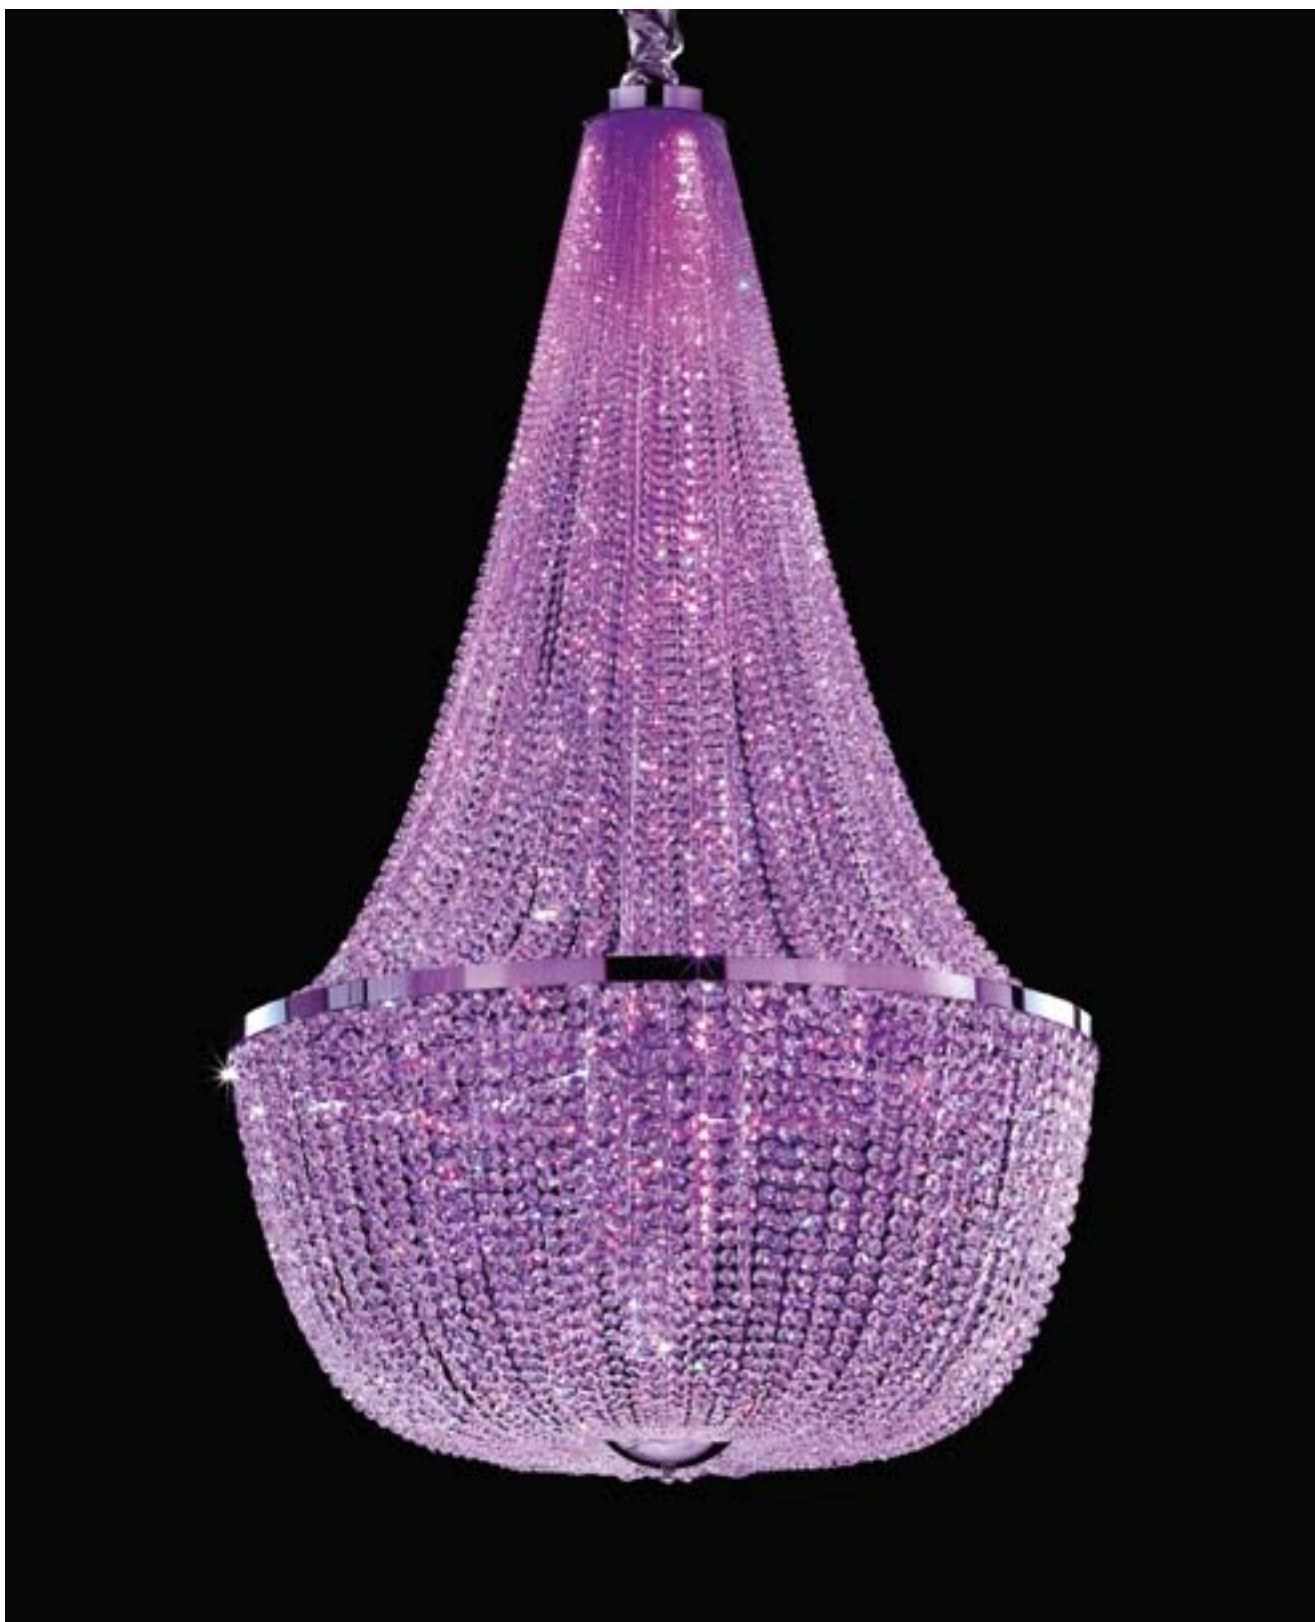

Disponibile anche/available also

VE 864/RGB 150

Ø 150 cm Ø 59.10"
H 250 cm H 98.50"

Kg 86

LED x 155W RGB

TRASFORMATORE INCLUSO.
TELECOMANDO INCLUSO.
BALLAST INCLUDED.
REMOTE CONTROL INCLUDED.

VE 864/RGB 120

Ø 120 cm Ø 47.25"
H 200 cm H 78.75"

Kg 53

LED x 110W RGB

TRASFORMATORE INCLUSO.
TELECOMANDO INCLUSO.
BALLAST INCLUDED.
REMOTE CONTROL INCLUDED.

VE 864/RGB 90

Ø 90 cm Ø 35.45"
H 150 cm H 59.00"

Kg 37.50

LED x 60W RGB

TRASFORMATORE INCLUSO.
TELECOMANDO INCLUSO.
BALLAST INCLUDED.
REMOTE CONTROL INCLUDED.

VE 864/RGB 60

Ø 60 cm Ø 23.60"
H 110 cm H 43.30"

Kg 23

LED x 35W RGB

TRASFORMATORE INCLUSO.
TELECOMANDO INCLUSO.
BALLAST INCLUDED.
REMOTE CONTROL INCLUDED.