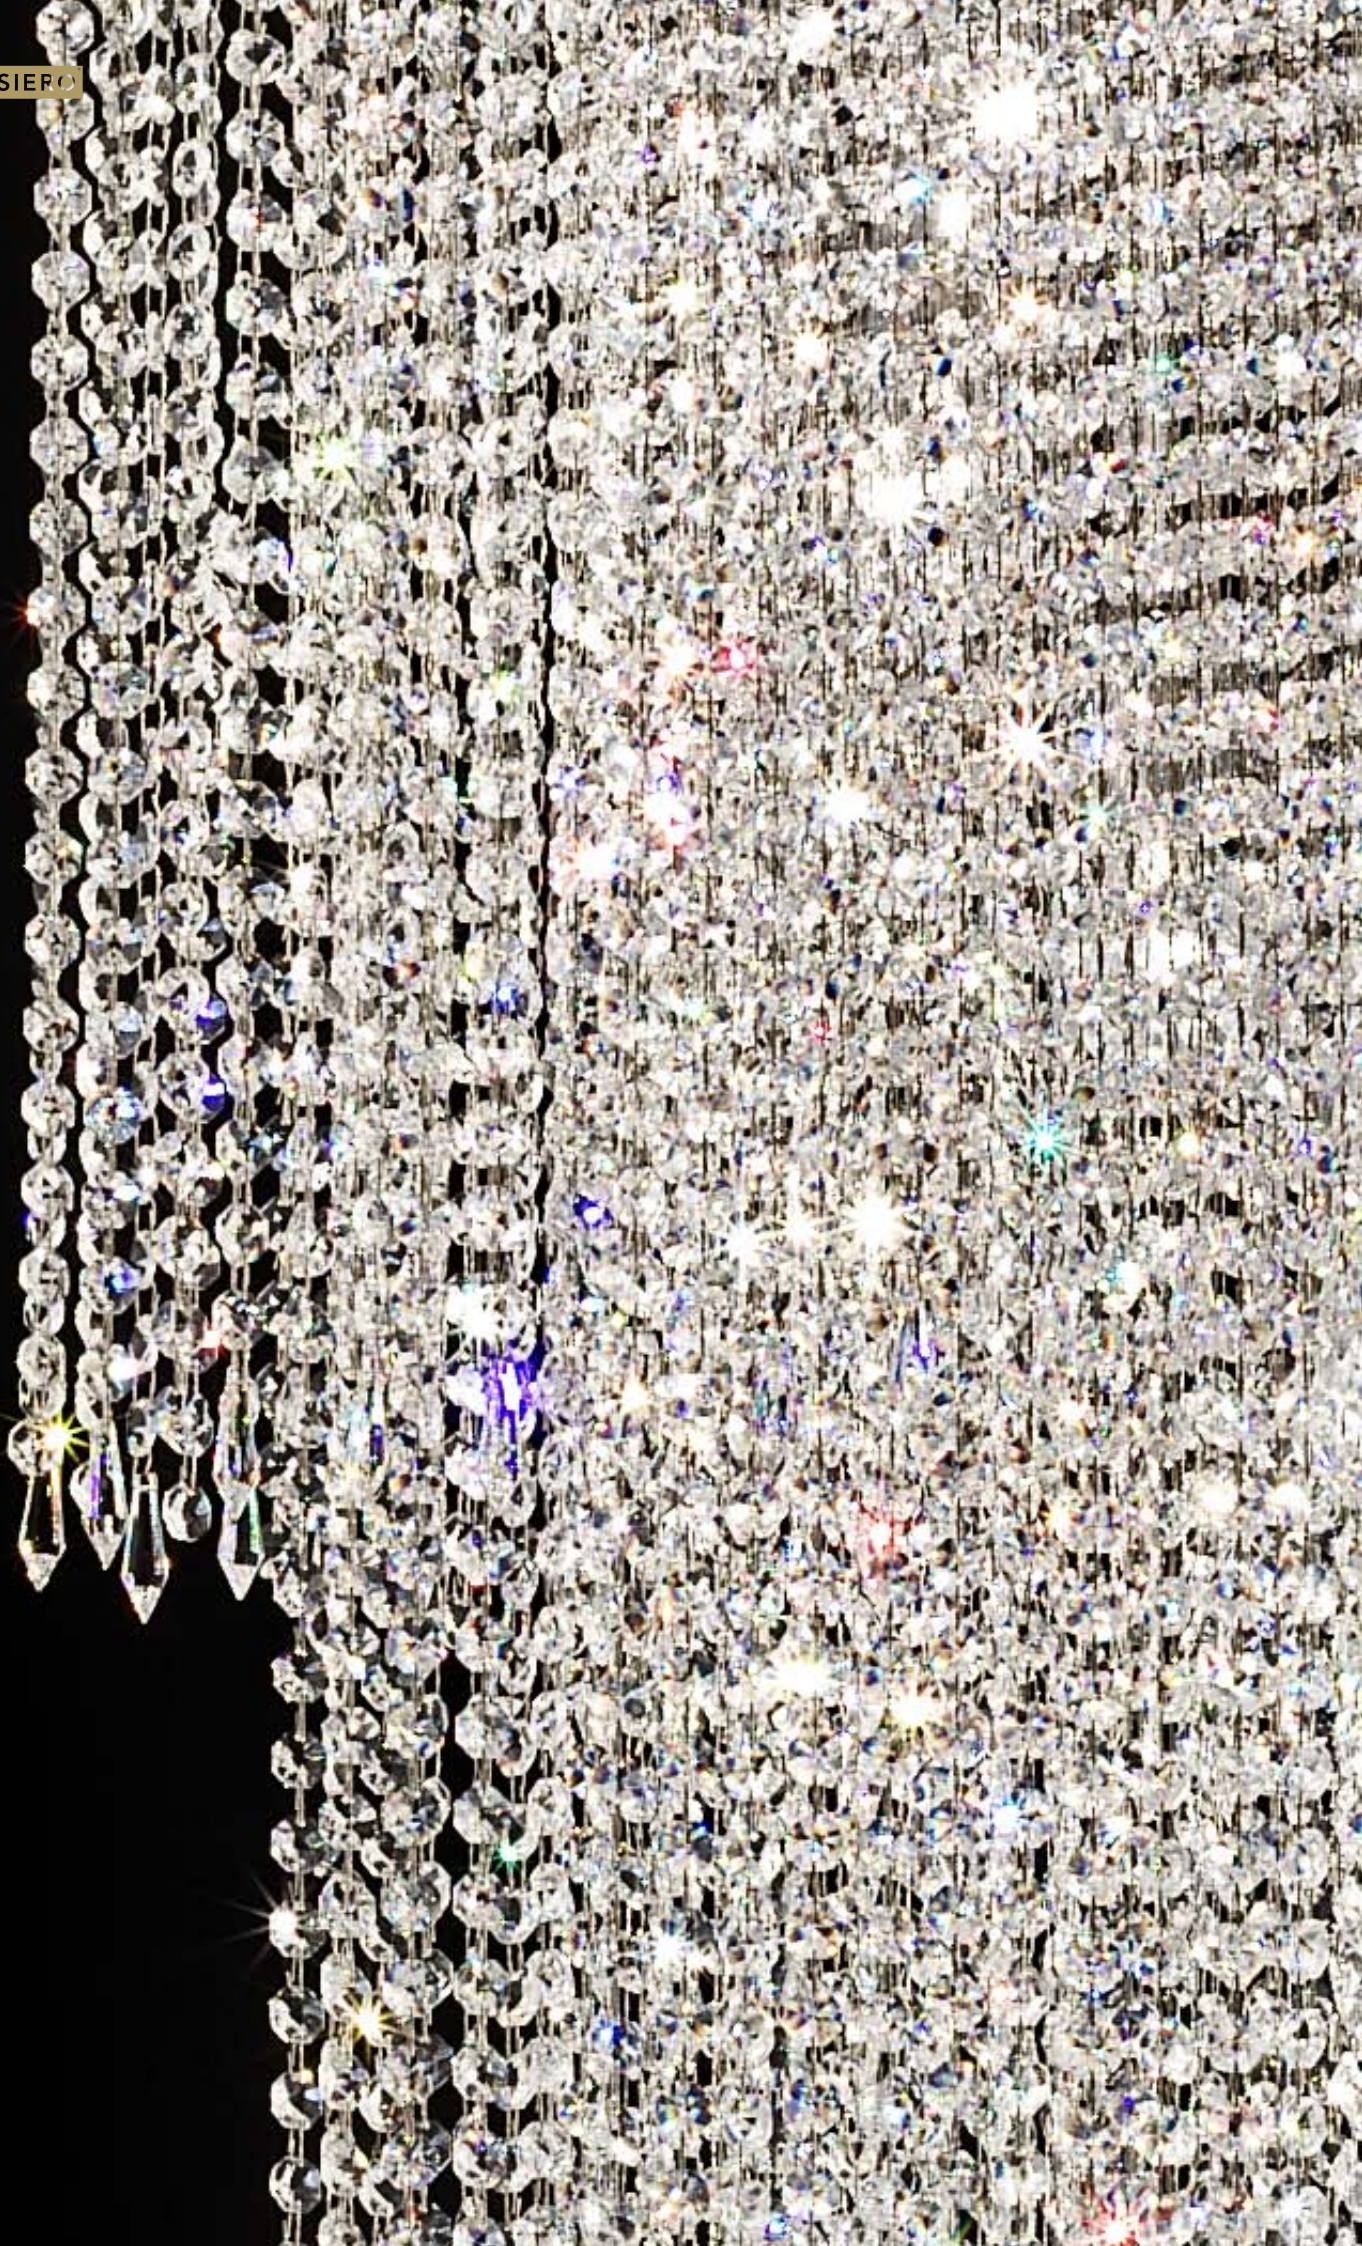

TRASFORMATORE INCLUSO  
 BALLAST INCLUDED

Disponibile anche/available also

---

**VE 813/A2 INC**

---

L 40 cm    L 15.74"  
 H 20 cm    H 7.87"  
 Sp 12 cm    Sp 4.72"

⦿ 2 x E27 max 60W

DECO