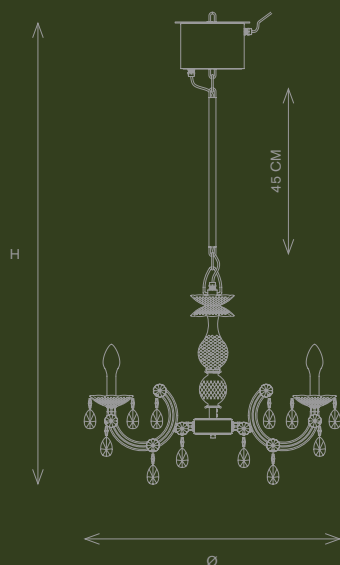

Ø 106 cm	Ø 41.73"
H 190 cm	H 74.80"

DRYLIGHT S18

Ø 106 cm	Ø 41.73"
H 150 cm	H 59.05"

DRYLIGHT S12

Ø 106 cm	Ø 41.73"
H 135 cm	H 53.15"

DRYLIGHT S6

Ø 68 cm	Ø 26.77"
H 125 cm	H 49.21"

CHANDELIER

DRYLIGHT TL6

Ø 68 cm	Ø 26.77"
H 120 cm	H 47.24"

DRYLIGHT STL6

Ø 68 cm	Ø 26.77"
H 250 cm	H 98.43"

DRYLIGHT A2

L 40 cm	L 15.74"
H 35 cm	H 13.77"
SP 30 cm	SP 11.81"

ROSONE - CANOPY

Ø 20 cm	Ø 7.87"
H 67,5 cm	H 26.57"

DRYLIGHT

S6

IP65 OUTDOOR

Design by:
STUDIO STILE MASIERO

WT EXTREME 5,3 kg
WT PREMIUM 6,7 kg

Ø 68 cm
H 125 cm

con rod H 45 cm
Opzionale: rod H 35 cm; rod H 25 cm

DRYLIGHT EXTREME: pendagli in metacrilato
DRYLIGHT PREMIUM: pendagli in cristallo