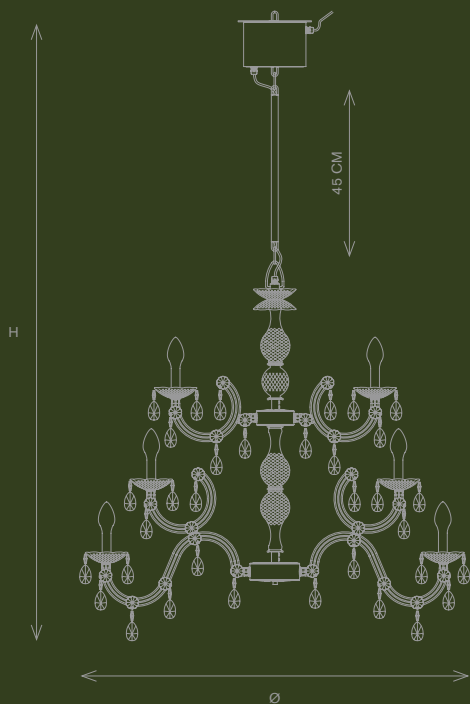

18 x LED / LED driver included

DRYLIGHT LED W: 3000K, 54 W tot, 2880 lm
DRYLIGHT LED RGBW: 72W tot, 2880 lm tot

CE  IP65

DRYLIGHT

S24

IP65 OUTDOOR

Design by:
STUDIO STILE MASIERO

WT EXTREME 20,5 kg
WT PREMIUM 26,7 kg

Ø 106 cm
H 190 cm

con rod H 45 cm
Opzionale: rod H 35 cm; rod H 25 cm

DRYLIGHT EXTREME: pendagli in metacrilato
DRYLIGHT PREMIUM: pendagli in cristallo

Ø 41.73"
H 74.80"

with rod H 17.71"
Opzional: rod H 13.78"; rod H 9.84"