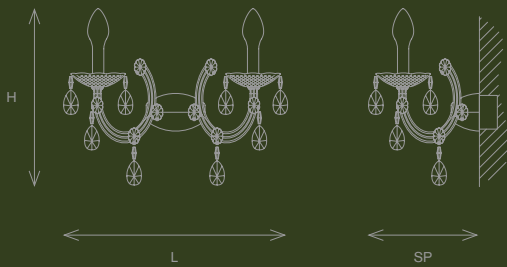

CE  IP65

DRYLIGHT

A2

IP65 OUTDOOR

Design by:
STUDIO STILE MASIERO

WHITE VERSION

RGBW VERSION

L 40 cm
H 35 cm
SP 30 cm