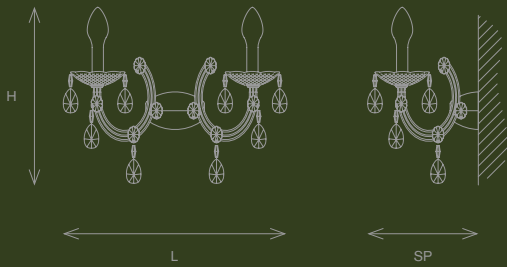

CE  IP65

DRYLIGHT

A2

IP65 OUTDOOR

Design by:
STUDIO STILE MASIERO

WHITE VERSION

RGBW VERSION

L 40 cm
H 35 cm
SP 30 cm