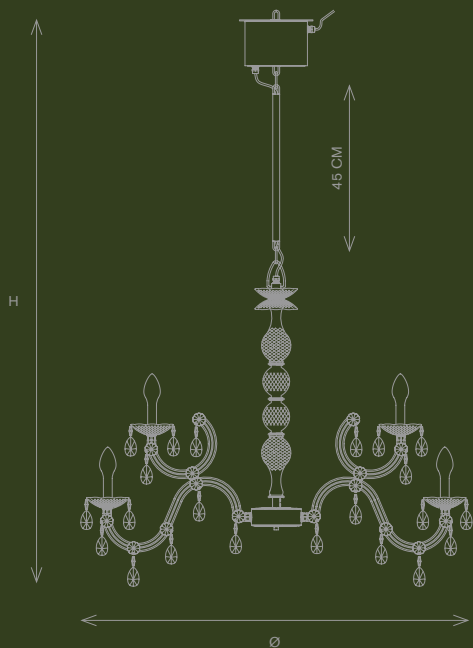

CE  IP65

DRYLIGHT

S18

IP65 OUTDOOR

Design by:
STUDIO STILE MASIERO

WT EXTREME 14,1 kg
WT PREMIUM 18,2 kg

Ø 106 cm
H 150 cm

con rod H 45 cm
Opzionale: rod H 35 cm; rod H 25 cm

DRYLIGHT EXTREME: pendagli in metacrilato
DRYLIGHT PREMIUM: pendagli in cristallo

Ø 41.73"
H 59.05"

with rod H 17.71"
Opzional: rod H 13.78"; rod H 9.84"

DRYLIGHT EXTREME: methacrylate pendants
DRYLIGHT PREMIUM: crystal pendants